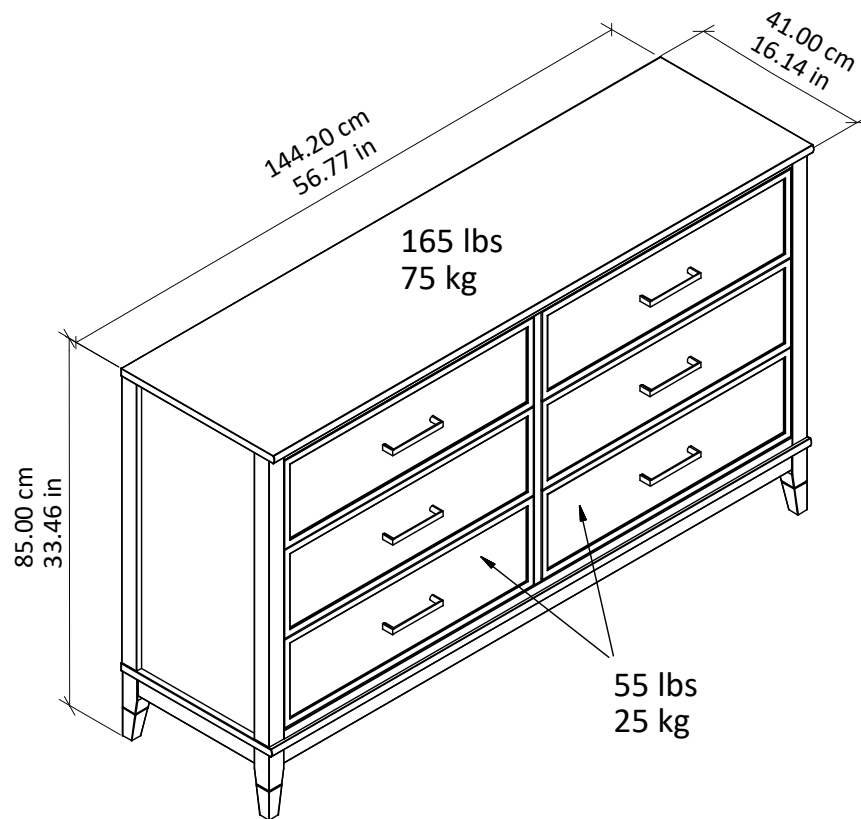

3642408COM1 / 3642013COM1 3642408COM2 / 3642013COM2 - COSMO 6 DRAWER DRESSER

Finish: Graphite / White

Wood Breakdown: 96%
Total storage: 6.23 Cubic Feet

Overall Product Size:
56.77in (W) x 16.14in (D) x 33.46in (H)
144.20cm (W) x 41.00cm (D) x 85.00cm (H)

1.038 Cubic Feet
each drawer

Maximum Weight Capacities
Unit Weight: 158.40lbs (72.00kg)