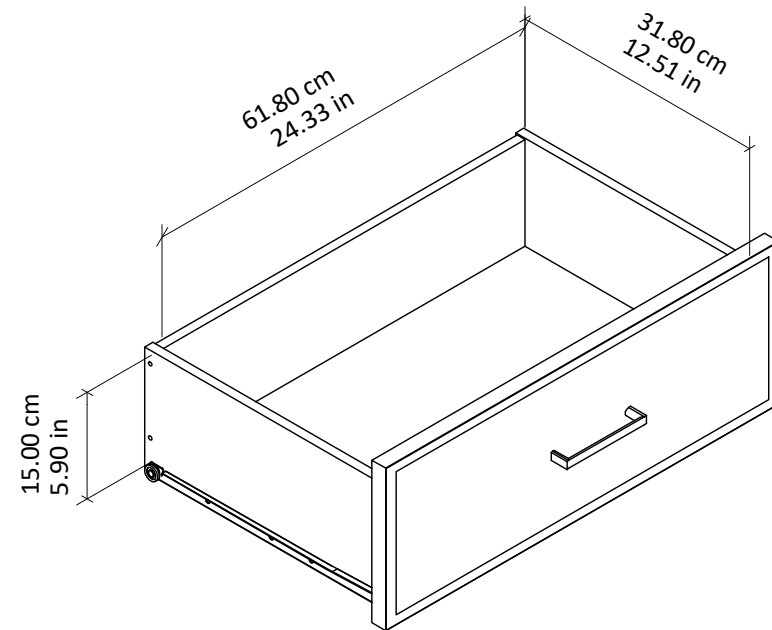

3642408COM1 / 3642013COM1 3642408COM2 / 3642013COM2 - COSMO 6 DRAWER DRESSER

Finish: Graphite / White

Wood Breakdown: 96%
Total storage: 6.23 Cubic Feet

Overall Product Size:
56.77in (W) x 16.14in (D) x 33.46in (H)
144.20cm (W) x 41.00cm (D) x 85.00cm (H)

1.038 Cubic Feet
each drawer

Maximum Weight Capacities
Unit Weight: 158.40lbs (72.00kg)